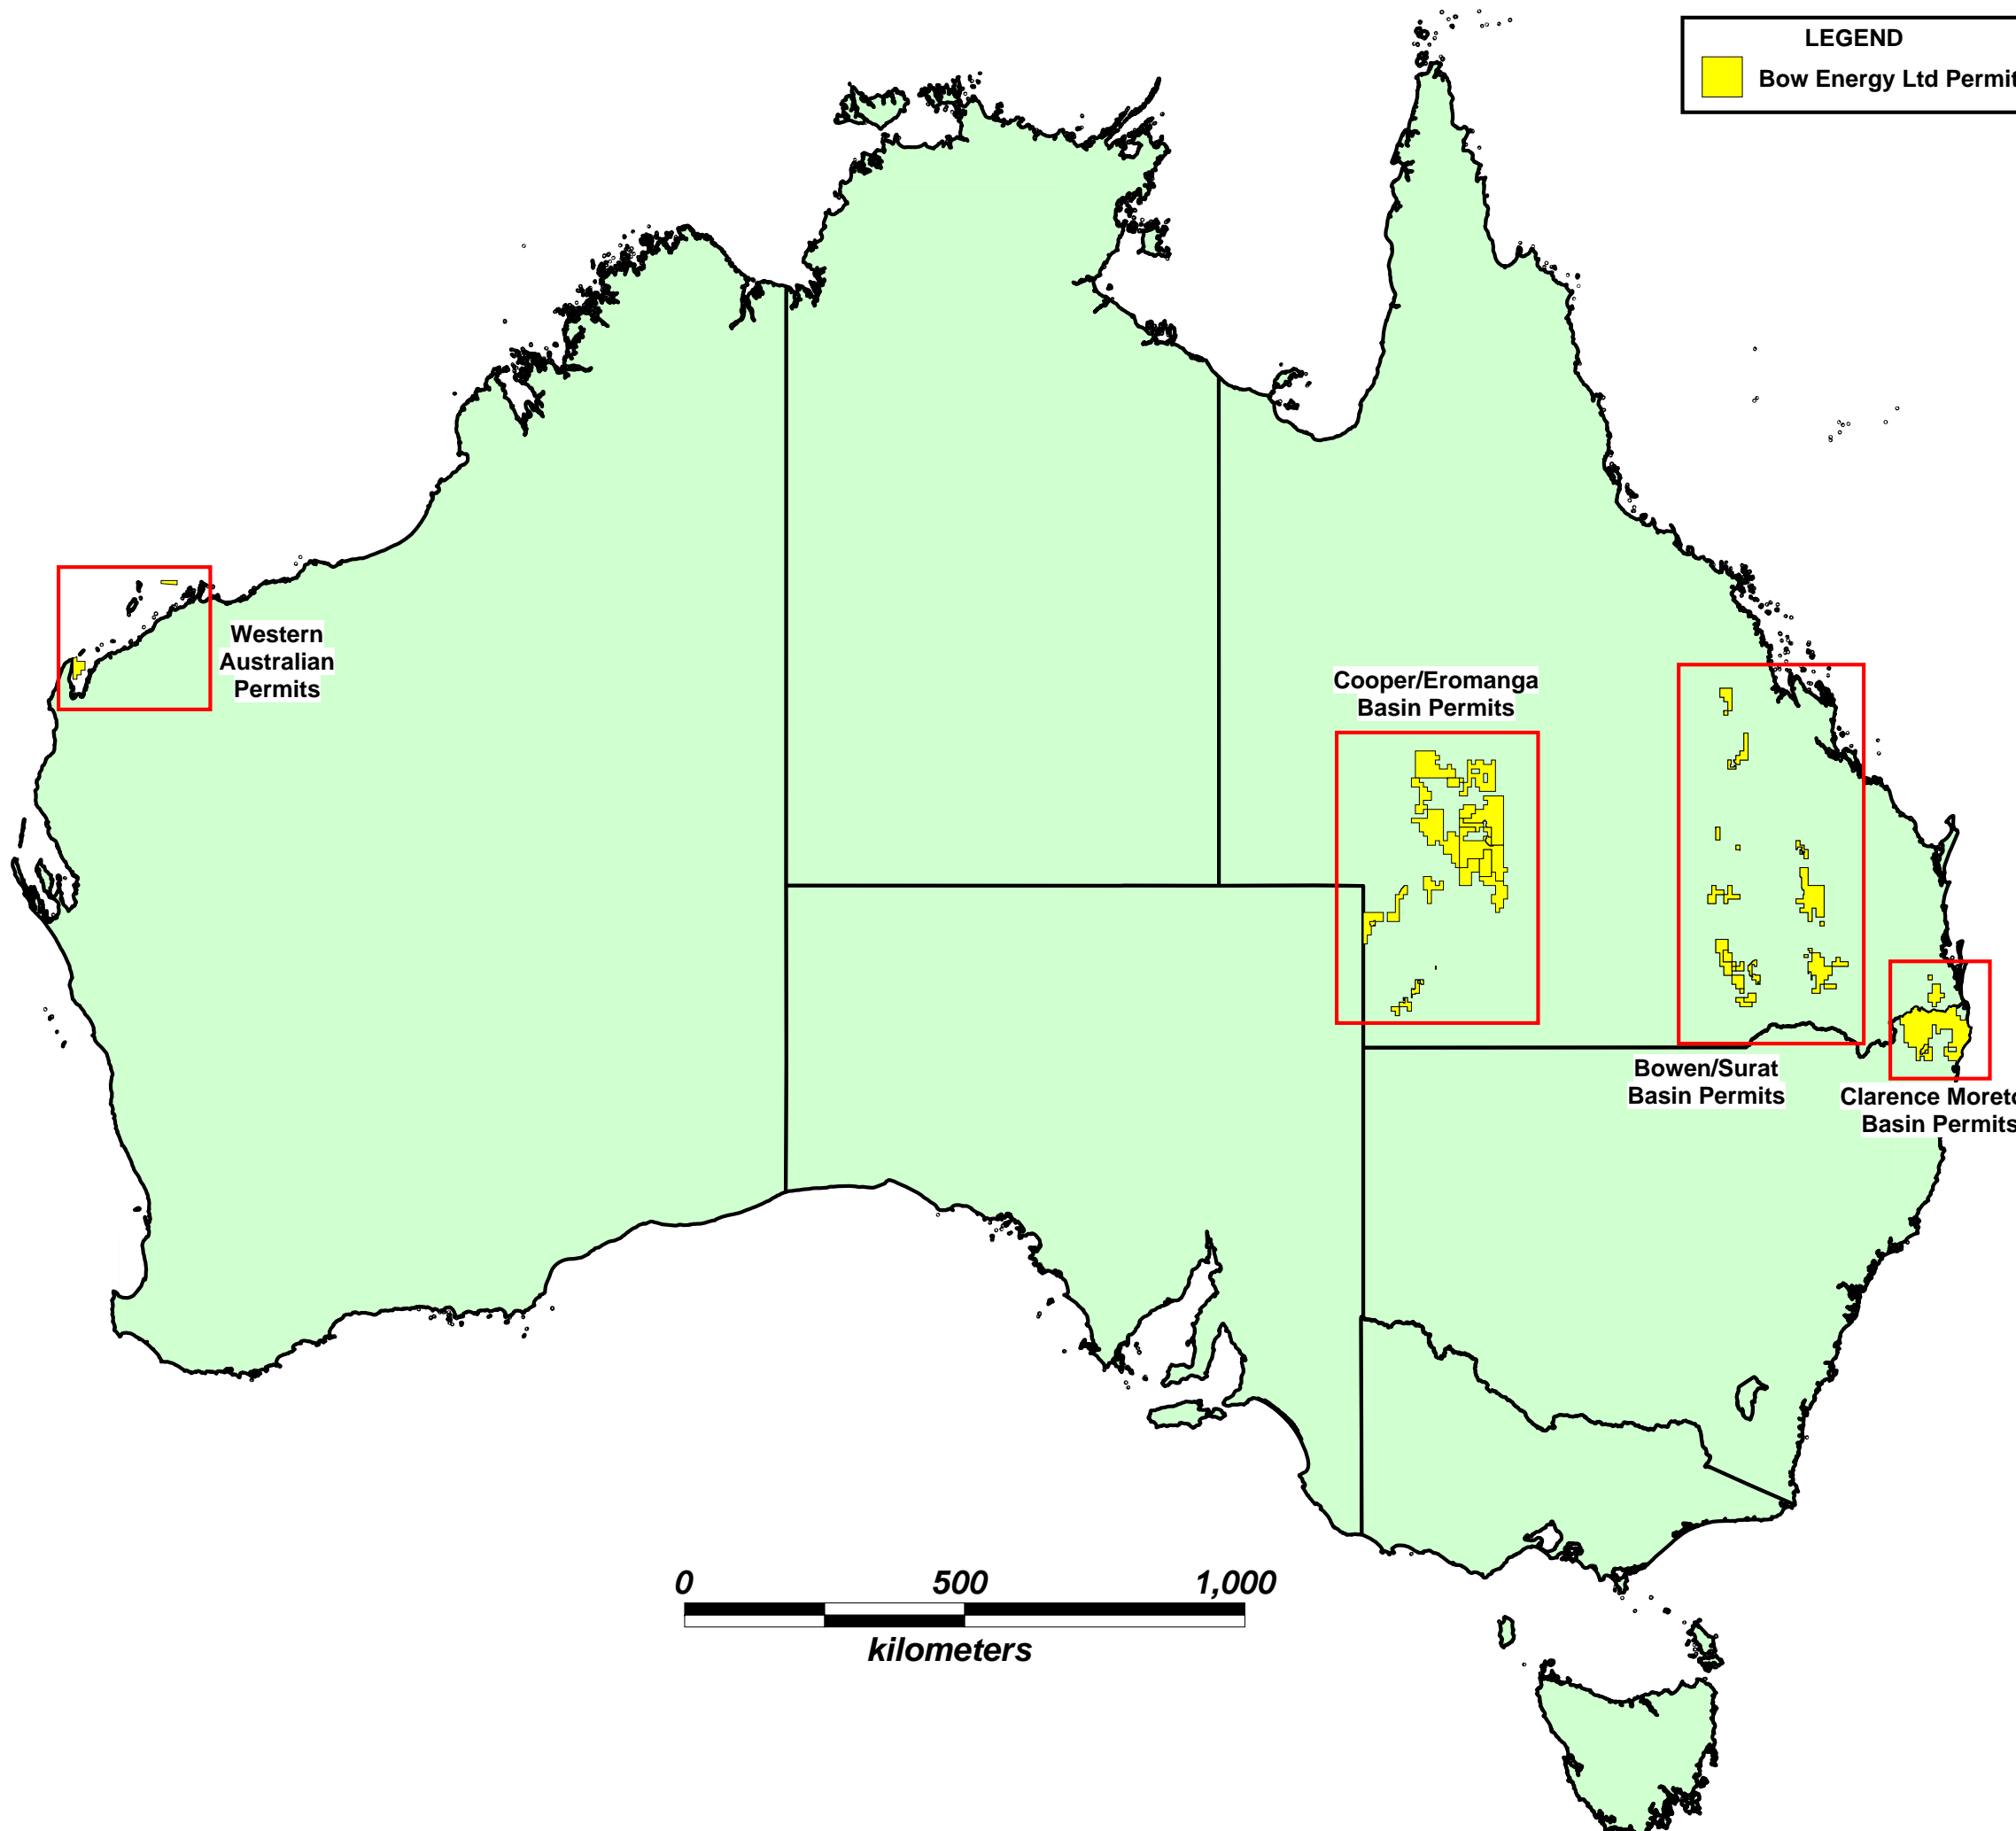

LEGEND
Bow Energy Ltd Permit

Western
Australian
Permits

Cooper/Eromanga
Basin Permits

Bowen/Surat
Basin Permits

Clarence Moreton
Basin Permits

0 500 1,000
kilometers